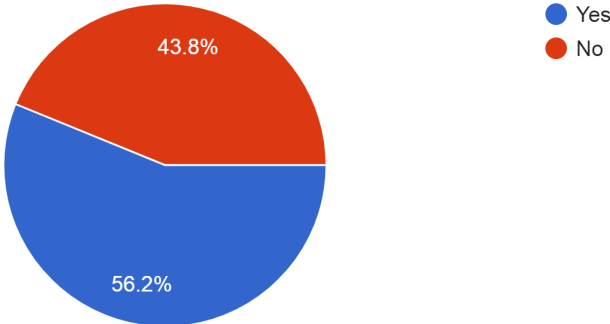

406 responses

Acquired Problem solving skill

406 responses

The institution provided the best environment for learning

406 responses

Did your B.Tech Program turn out to be as you expected?

406 responses

Did you receive enough training to do your job effectively?

406 responses

Did you receive sufficient feedback on your Academic Performance?

406 responses

Did your course completed in time?

406 responses

Would you recommend this college and the program to your relatives and friends?