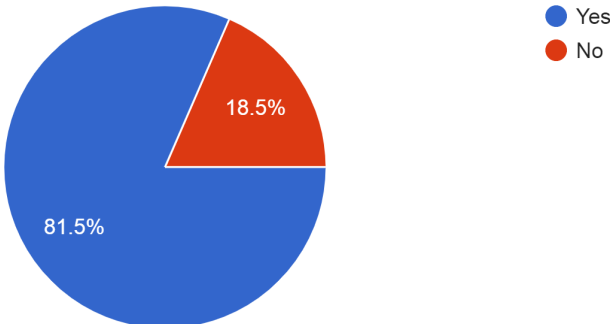

406 responses

Acquired Problem solving skill

406 responses

The institution provided the best environment for learning

406 responses

Did your B.Tech Program turn out to be as you expected?

406 responses

Did you receive enough training to do your job effectively?

406 responses

Did you receive sufficient feedback on your Academic Performance?

406 responses

Did your course completed in time?

406 responses

Would you recommend this college and the program to your relatives and friends?