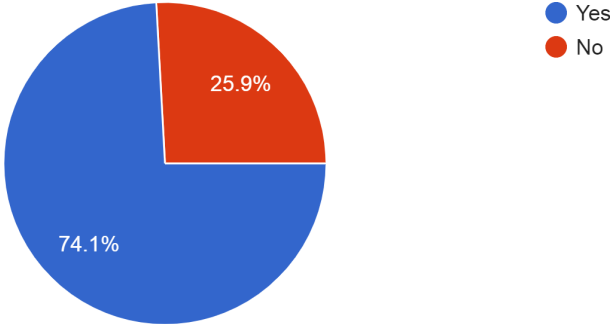

406 responses

Acquired Problem solving skill

406 responses

The institution provided the best environment for learning

406 responses

Did your B.Tech Program turn out to be as you expected?

406 responses

Did you receive enough training to do your job effectively?

406 responses

Did you receive sufficient feedback on your Academic Performance?

406 responses

Did your course completed in time?

406 responses

Would you recommend this college and the program to your relatives and friends?