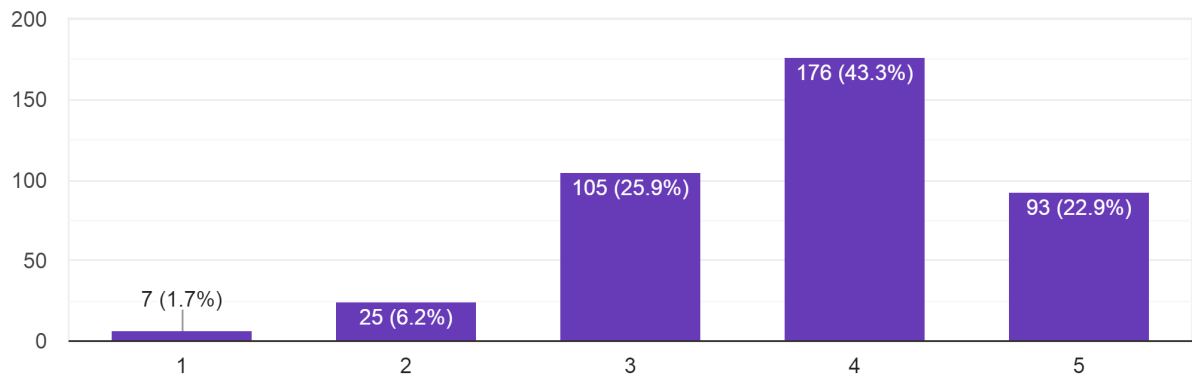

406 responses

Acquired Problem solving skill

406 responses

The institution provided the best environment for learning

406 responses

Did your B.Tech Program turn out to be as you expected?

406 responses

Did you receive enough training to do your job effectively?

406 responses

Did you receive sufficient feedback on your Academic Performance?

406 responses

Did your course completed in time?

406 responses

Would you recommend this college and the program to your relatives and friends?